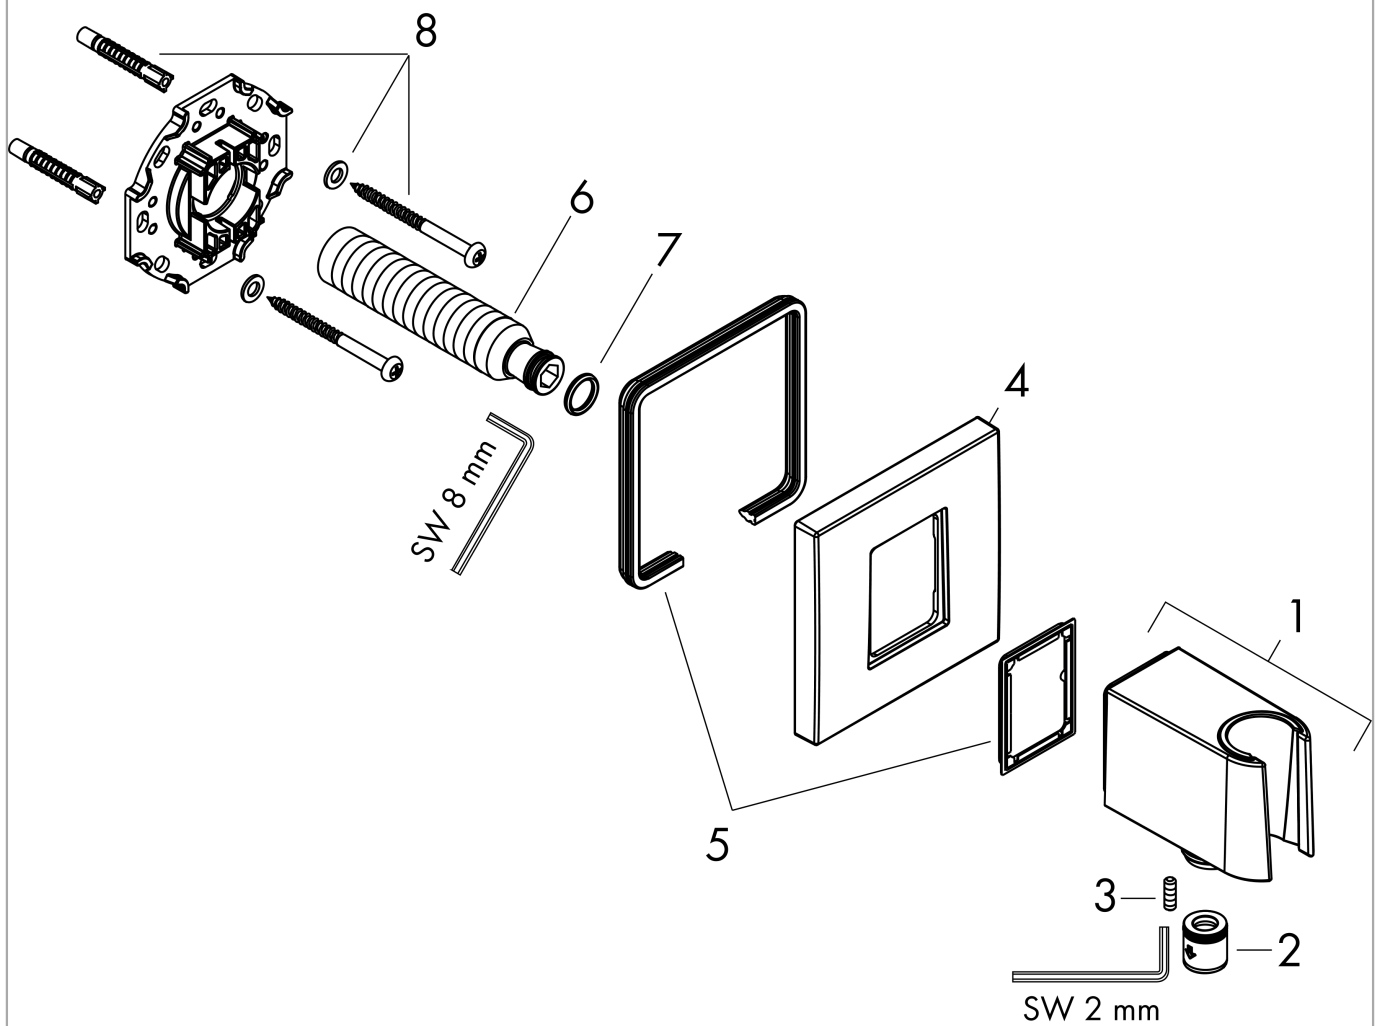

FixFit E**Wall outlet with shower holder**Finish: **Matt Black** Article Number: **26889670****Description****product features**

- consists of: wall connector, escutcheon
- version: plastic housing with internal water supply made of plastic
- fixed holding position
- for all Hansgrohe hand showers
- for hoses with conical nut
- material: plastic
- with non-return valve
- connection type: G ½

Product image**Scale drawing**

FixFit E

Wall outlet with shower holder

Finish: **Matt Black** Article Number: **26889670**

Exploded Drawing

Year of production: >06/22

FixFit E

Wall outlet with shower holder

Finish: **Matt Black** Article Number: **26889670**

Spare part list

Year of production: >06/22

Pos.	Description	Article Number	PC	PU
1	shower holder, assy	94695670	63	1
2	set of non return valves DW 15	94074000	5	1
3	null	93841000	1	1
4	seal	94694000	1	1
5	escutcheon	94693670	62	1
6	connecting thread G½	98933000	11	1
7	O-ring 11x2	98127000	1	1
8	mounting set	96179000	4	1