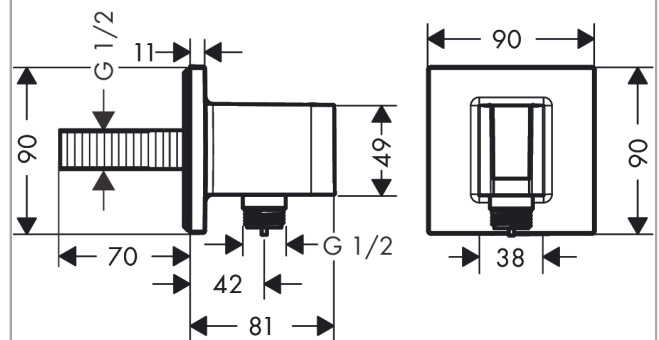

FixFit E**Wall outlet with shower holder**Finish: **Matt Black** Article Number: **26889670****Description****product features**

- consists of: wall connector, escutcheon
- version: plastic housing with internal water supply made of plastic
- fixed holding position
- for all Hansgrohe hand showers
- for hoses with conical nut
- material: plastic
- with non-return valve
- connection type: G ½

Product image**Scale drawing**

FixFit E

Wall outlet with shower holder

Finish: **Matt Black** Article Number: **26889670**

Exploded Drawing

Year of production: >06/22

FixFit E

Wall outlet with shower holder

Finish: **Matt Black** Article Number: **26889670**

Spare part list

Year of production: >06/22

Pos.	Description	Article Number	PC	PU
1	shower holder, assy	94695670	63	1
2	set of non return valves DW 15	94074000	5	1
3	null	93841000	1	1
4	seal	94694000	1	1
5	escutcheon	94693670	62	1
6	connecting thread G½	98933000	11	1
7	O-ring 11x2	98127000	1	1
8	mounting set	96179000	4	1